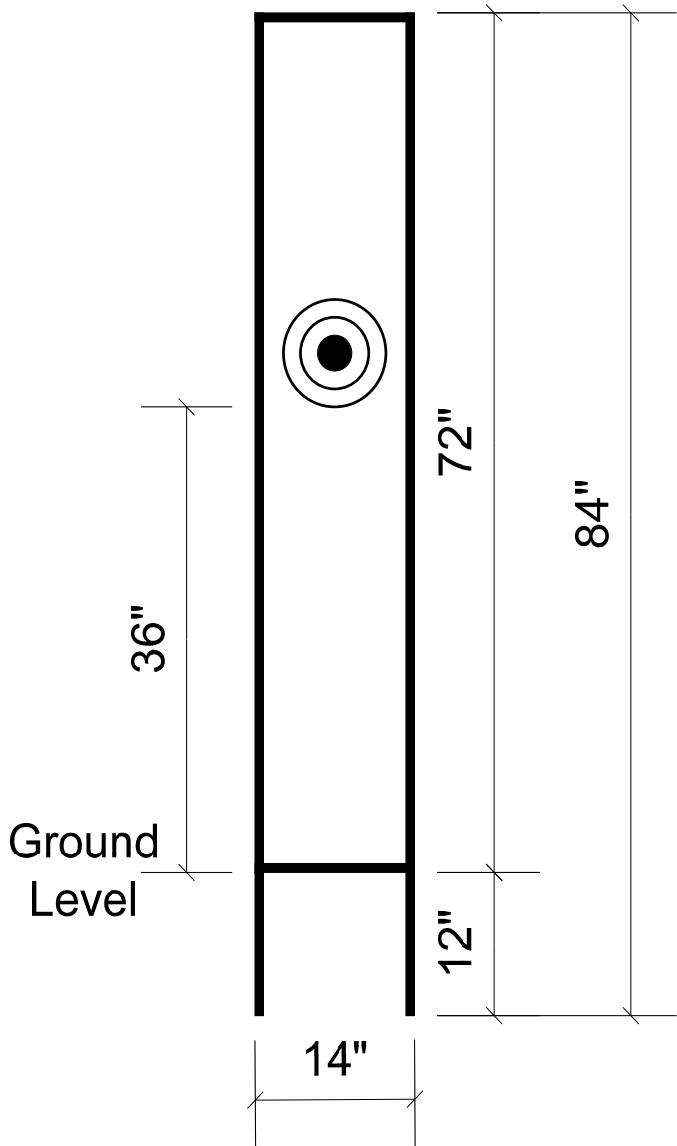

Target Frame Information

100 yrd Range

Sample Frame Design
Made from 1"x 2" wood

200 yrd Range

Target Configuration for
AGC Target Frames

50 yrd Range

Metal AGC Target Frame
(Cardboard not provided)