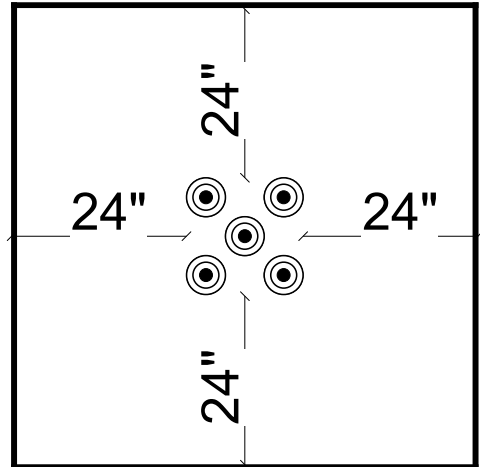

Target Frame Information

100 yrd Range

Sample Frame Design
Made from 1"x 2" wood

200 yrd Range

Target Configuration for
AGC Target Frames

50 yrd Range

Metal AGC Target Frame
(Cardboard not provided)